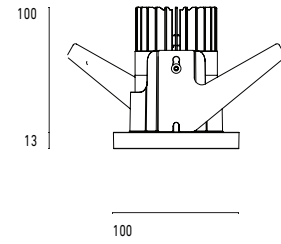

### Model

<b>Name</b>	Mono 100 Type 1 Recessed Downlighter
<b>Finish</b>	Structured White
<b>Area</b>	Indoor

### System

<b>Power (Luminaire)</b>	16W
<b>Power (System)</b>	19W
<b>Voltage</b>	240V-AC
<b>Optics</b>	Rotationally Symmetrical Direct 60°
<b>Colour Temperature</b>	2700°K
<b>Luminous Flux</b>	1350lm
<b>TM30</b>	Rf95 Rg103
<b>CRI</b>	Ra97
<b>Lumen Maintenance</b>	L90 B10 50000hrs
<b>Chromaticity</b>	<3 McAdam Step Ellipse
<b>Articulation</b>	Fixed
<b>Cut-Out</b>	
<b>Ingress Protection</b>	IP44
<b>Control Device</b>	Remote Fixed Output (Included)
<b>Class</b>	III